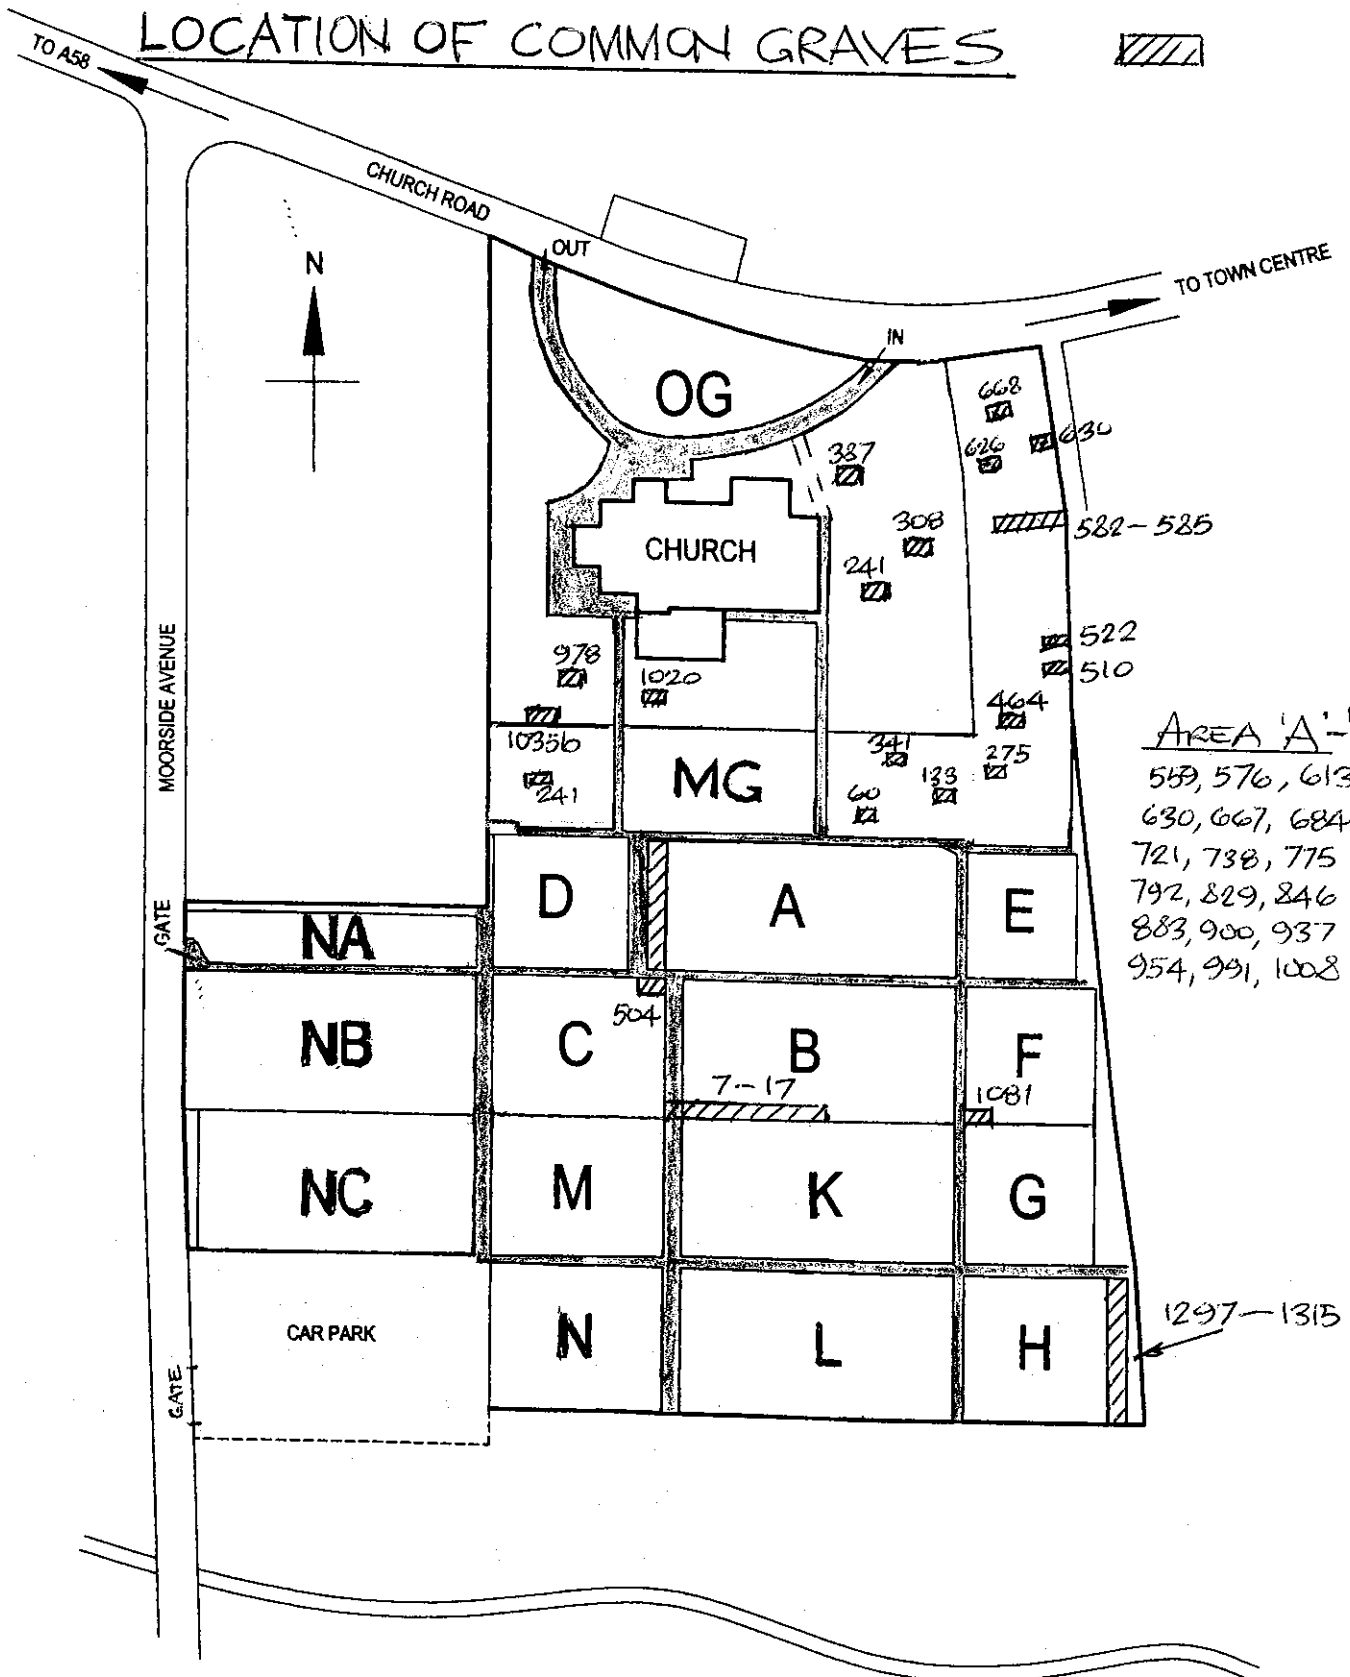

ST. PETER'S CHURCH HALLIWELL GRAVEYARD PLAN

LOCATION OF COMMON GRAVES

AREA 'A'-D
 549, 576, 613
 630, 667, 684
 721, 738, 775
 792, 829, 846
 883, 900, 937
 954, 991, 1008